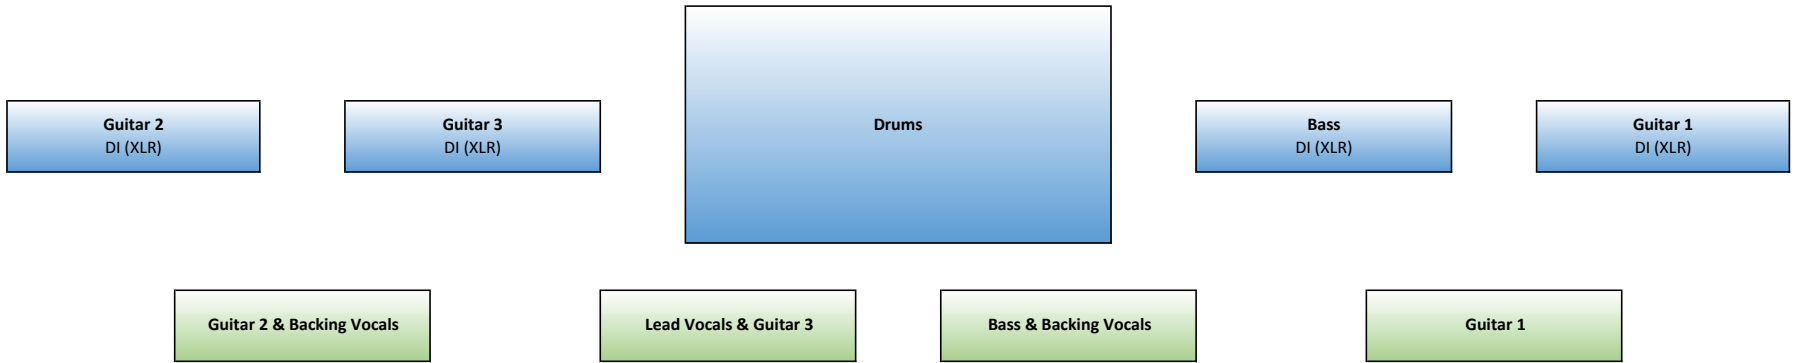

# DEADBLONDESTARS

Drums	Bass Drum Rack Tom 2 Floor Toms Snare x 2 Cymbals (Hi-hats, 1 ride, 2 crash, 2 effect)
Lead Vocals & Guitar 3	Neural Quad Cortex into Power Amp - DI to PA 4x12 cabinet Pedalboard (mains power required at front of stage) TC Helicon Vocal Effects Processor Nady IEM system (no desk feed required) Vocal mic on boom stand
Guitar 1	Line 6 Helix into Power Amp - DI to PA 4x12 cabinet Pedalboard (mains power required at front of stage)
Guitar 2 & Backing Vocals	Line 6 Helix into Power Amp - DI to PA 4x12 cabinet Pedalboard (mains power required at front of stage) Vocal mic on boom stand
Bass & Backing Vocals	Gallien-Krueger 700RB-II head (480W) - DI to PA 1x12 cabinets (x2) Pedalboard (mains power required at front of stage) Vocal mic on boom stand
Monitor Wedges	Required for all except Lead Vocal (IEMs)